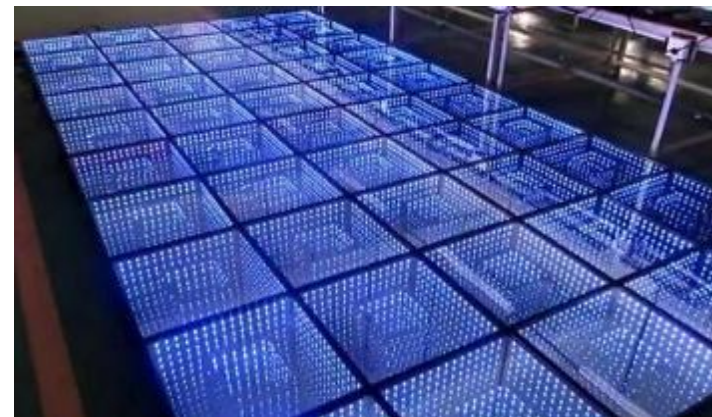

Item: DB-3D02