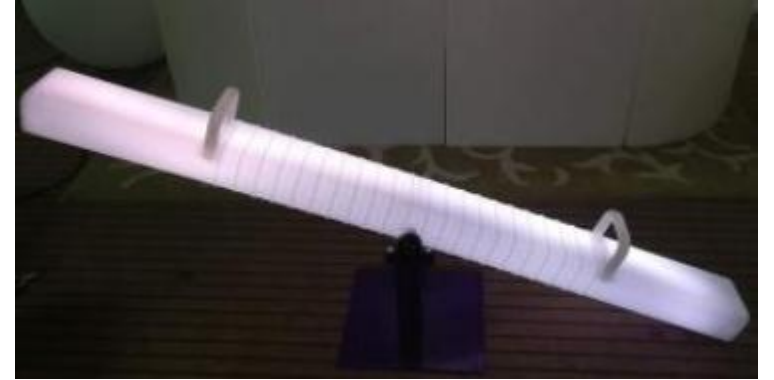

Item: DB-015
Size: 150*60*115cm

LED Swing

Item: DB-090R
Size: 148*148*39cm

Item: DB-090Y
Size: 148cm dia or 128cm dia

Item: DB-090T
Size: 210*140*40cm

LED Top & Seesaw

Item: DB-022A

Size: 235*22*14cm