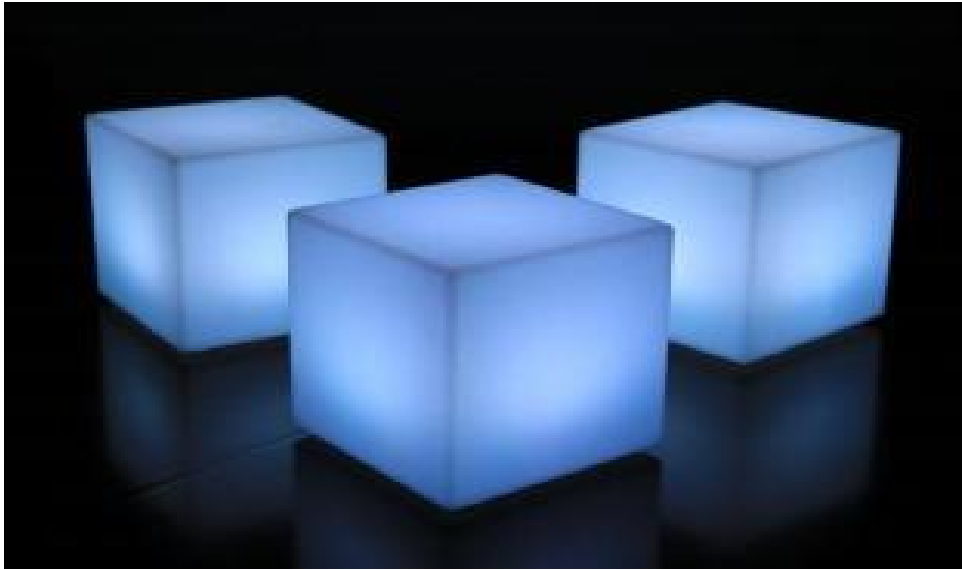

LED

Item: DB-019

*Wireless remote control
to control lighting effect changes*

*Do whatever you want
to meet your requirements*

LED Ball

Item: DB-005

Description: LED ball / LED hanging light/
LED swimming pool ball

Diameter: 10/15/20/25/30/35/
40/50/ 60/ 70/80/90/100cm

LED Cube

Item: DB-002

Description: LED cube

Size: 10/15/20/30/40/50/60/80cm length

Function: served as decorative light & seat & table, etc

LED Decorative Light

Item: DB-325

Item: DB-013

Item: DB-325

Item: DB-012

Material:white PE Plastic

Light Type: LED fast service

Light source: Multicolor(RGB)+White

Li-battery specs.: rechargeable 4000mAh