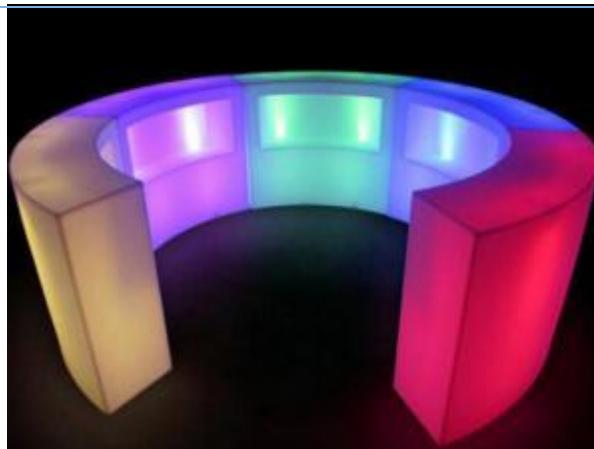

Item: DB-091
Size: 150*54*100cm